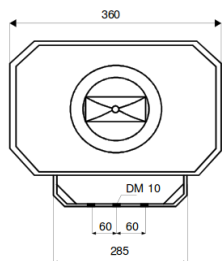

- EXTRAORDINARY HIGH 2 WAY AUDIO QUALITY
- OPTIMIZED MUSIC PERFORMANCE
- HIGH SPEECH INTELLIGIBILITY
- MAST HOLDER AVAILABLE

Specifications	DECH50T-G	DECH100T-G
Nominal output	50 W	100 W
W available	50 / 30 / 15 W	100 / 50 / 25 / 12.5 W
bandwidth	90 - 16000 Hz	90 - 16000 Hz
SPL 1W/1m	103 dB	103 dB
SPL max W/1m	120 dB	123 dB
Radiation	100° x 70° (1 kHz)	100° x 70° (1 kHz)
Material	ABS	ABS
Environment	Outside	Outside
Dimensions mm	360 x 250 x 320	360 x 250 x 320
Weight kg	4.4	4.7
Colour	Grey	Grey