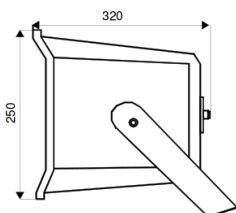

- EXTRAORDINARY HIGH 2 WAY AUDIO QUALITY
- OPTIMIZED MUSIC PERFORMANCE
- HIGH SPEECH INTELLIGIBILITY
- MAST HOLDER AVAILABLE

Specifications	DECH50T-G	DECH100T-G
Nominal output	50 W	100 W
W available	50 / 30 / 15 W	100 / 50 / 25 / 12.5 W
bandwidth	90 - 16000 Hz	90 - 16000 Hz
SPL 1W/1m	103 dB	103 dB
SPL max W/1m	120 dB	123 dB
Radiation	100° x 70° (1 kHz)	100° x 70° (1 kHz)
Material	ABS	ABS
Environment	Outside	Outside
Dimensions mm	360 x 250 x 320	360 x 250 x 320
Weight kg	4.4	4.7
Colour	Grey	Grey