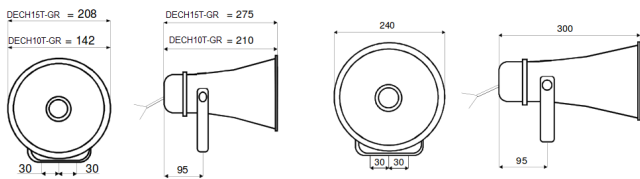

# DECH10T/15T/30T-G

100 W 10/15/30W horn speaker

1 year warranty

- HIGH SOUND-PREASURE-LEVEL / COMPACT DESIGN
- EASE & ULYSSES-DATA AVAILABLE (DECH15/30T-G)
- 15W-SPL: 120,5dB / 122,5dB Peak
- 30W-SPL: 125dB / 126,5dB Peak
- EXTRAORDINARY HIGH AUDIO-QUALITY

Specifications	DECH10T-G	DECH15T-G	DECH30T-G
Rated power	10 W	15 W	30 W
Power available	100 V 10 / 5 / 2.5 W	100 V 15 / 7.5 / 3.75 W	100 V 30 / 20 / 10 / 5 W 15 / 10 / 5 / 2.5 en 70V
Frequency response	330 - 10000 Hz	280 - 10000 Hz	250 - 11000 Hz
SPL 1W/1m	108 dB	109 / 111 dB pic (2 kHz)	110 / 111.5 dB pic (1.8 kHz)
SPL max W/1m	118 dB	120.5 / 122.5 dB pic (1.8 kHz)	125 / 126.5 dB pic (1.8 kHz)
Radiation	-	-	-
Material	ABS	ABS	ABS
Environment	Outside - IP56	Outside - IP56	Outside - IP56
Dimensions mm	142 x 208	205 x 275	240 x 300
Cut out mm	-	-	-
Weight kg	1.8	2	2.3
Colour	Grey	Grey	Grey

Specifications	DECH15T-W
Nominal outpus	15 W
W available	100 V - 15 / 7.5 / 3.75 W
Bandwidth	320 - 8000 Hz
SPL 1W/1m	110 dB / 111.5 Peak 2 kHz
SPL max W/1m	121.5 dB / 123.5 Peak 2 kHz
Material	ABS
Environment	IP66
Dimensions mm	200 x 235
Weight kg	1.3
Colour	White

- EXTRAORDINARY HIGH 2 WAY AUDIO QUALITY
- OPTIMIZED MUSIC PERFORMANCE
- HIGH SPEECH INTELLIGIBILITY
- MAST HOLDER AVAILABLE

Specifications	DECH50T-G	DECH100T-G
Nominal output	50 W	100 W
W available	50 / 30 / 15 W	100 / 50 / 25 / 12.5 W
bandwidth	90 - 16000 Hz	90 - 16000 Hz
SPL 1W/1m	103 dB	103 dB
SPL max W/1m	120 dB	123 dB
Radiation	100° x 70° (1 kHz)	100° x 70° (1 kHz)
Material	ABS	ABS
Environment	Outside	Outside
Dimensions mm	360 x 250 x 320	360 x 250 x 320
Weight kg	4.4	4.7
Colour	Grey	Grey