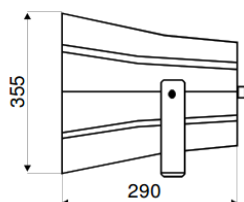

- EXTRAORDINARY HIGH 2 WAY AUDIO QUALITY
- OPTIMIZED MUSIC PERFORMANCE
- HIGH SPEECH INTELLIGIBILITY
- MAST HOLDER AVAILABLE
- WIDE RADIATION

Specification	DECH100TO-G
Nominal output	100 W
W available	100 / 50 / 25 / 12.5 W
bandwidth	70 - 20000 Hz
SPL 1W/1m	105 dB
SPL max W/1m	125 dB
Radiation	147° (2kHz)
Material	ABS
Environment	Outside
Dimensionsmm	355 x 355 x 290
Weight kg	4.9
Colour	Grey