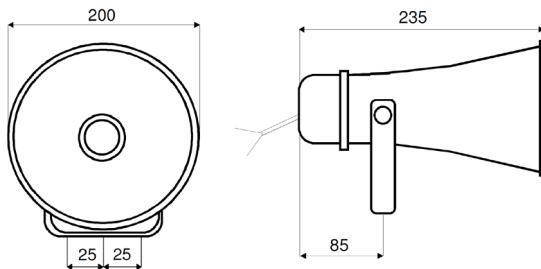

Specifications	DECH10T-G	DECH15T-G	DECH30T-G
Rated power	10 W	15 W	30 W
Power available	100 V 10 / 5 / 2.5 W	100 V 15 / 7.5 / 3.75 W	100 V 30 / 20 / 10 / 5 W 15 / 10 / 5 / 2.5 en 70V
Frequency response	330 - 10000 Hz	280 - 10000 Hz	250 - 11000 Hz
SPL 1W/1m	108 dB	109 / 111 dB pic (2 kHz)	110 / 111.5 dB pic (1.8 kHz)
SPL max W/1m	118 dB	120.5 / 122.5 dB pic (1.8 kHz)	125 / 126.5 dB pic (1.8 kHz)
Radiation	-	-	-
Material	ABS	ABS	ABS
Environment	Outside - IP56	Outside - IP56	Outside - IP56
Dimensions mm	142 x 208	205 x 275	240 x 300
Cut out mm	-	-	-
Weight kg	1.8	2	2.3
Colour	Grey	Grey	Grey

Specifications	DECH15T-W
Nominal outpus	15 W
W available	100 V - 15 / 7.5 / 3.75 W
Bandwidth	320 - 8000 Hz
SPL 1W/1m	110 dB / 111.5 Peak 2 kHz
SPL max W/1m	121.5 dB / 123.5 Peak 2 kHz
Material	ABS
Environment	IP66
Dimensions mm	200 x 235
Weight kg	1.3
Colour	White

- EXTRAORDINARY HIGH 2 WAY AUDIO QUALITY
- OPTIMIZED MUSIC PERFORMANCE
- HIGH SPEECH INTELLIGIBILITY
- MAST HOLDER AVAILABLE

Specifications	DECH50T-G	DECH100T-G
Nominal output	50 W	100 W
W available	50 / 30 / 15 W	100 / 50 / 25 / 12.5 W
bandwidth	90 - 16000 Hz	90 - 16000 Hz
SPL 1W/1m	103 dB	103 dB
SPL max W/1m	120 dB	123 dB
Radiation	100° x 70° (1 kHz)	100° x 70° (1 kHz)
Material	ABS	ABS
Environment	Outside	Outside
Dimensions mm	360 x 250 x 320	360 x 250 x 320
Weight kg	4.4	4.7
Colour	Grey	Grey