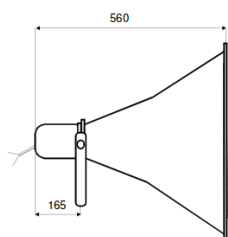

- HIGH AUDIO HORN PAGING QUALITY
- HIGH SPEECH INTELLIGIBILITY
- 130dB SPL

Specifications	DECH10050T-W
Nominal output	100 W
W available	100 / 50 W
bandwidth	150 - 10000 Hz
SPL 1W/1m	110 dB
SPL max W/1m	130 dB
Radiation	180° (2 kHz)
Material	Alu
Environment	Extérieur IP65
Dimensions mm	520 x 560
Weight kg	5.2
Colour	Ligth grey