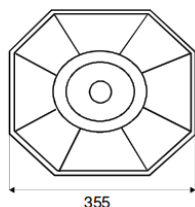

- EXTRAORDINARY HIGH 2 WAY AUDIO QUALITY
- OPTIMIZED MUSIC PERFORMANCE
- HIGH SPEECH INTELLIGIBILITY
- MAST HOLDER AVAILABLE
- WIDE RADIATION

Specification	DECH100TO-G
Nominal output	100 W
W available	100 / 50 / 25 / 12.5 W
bandwidth	70 - 20000 Hz
SPL 1W/1m	105 dB
SPL max W/1m	125 dB
Radiation	147° (2kHz)
Material	ABS
Environment	Outside
Dimensionsmm	355 x 355 x 290
Weight kg	4.9
Colour	Grey